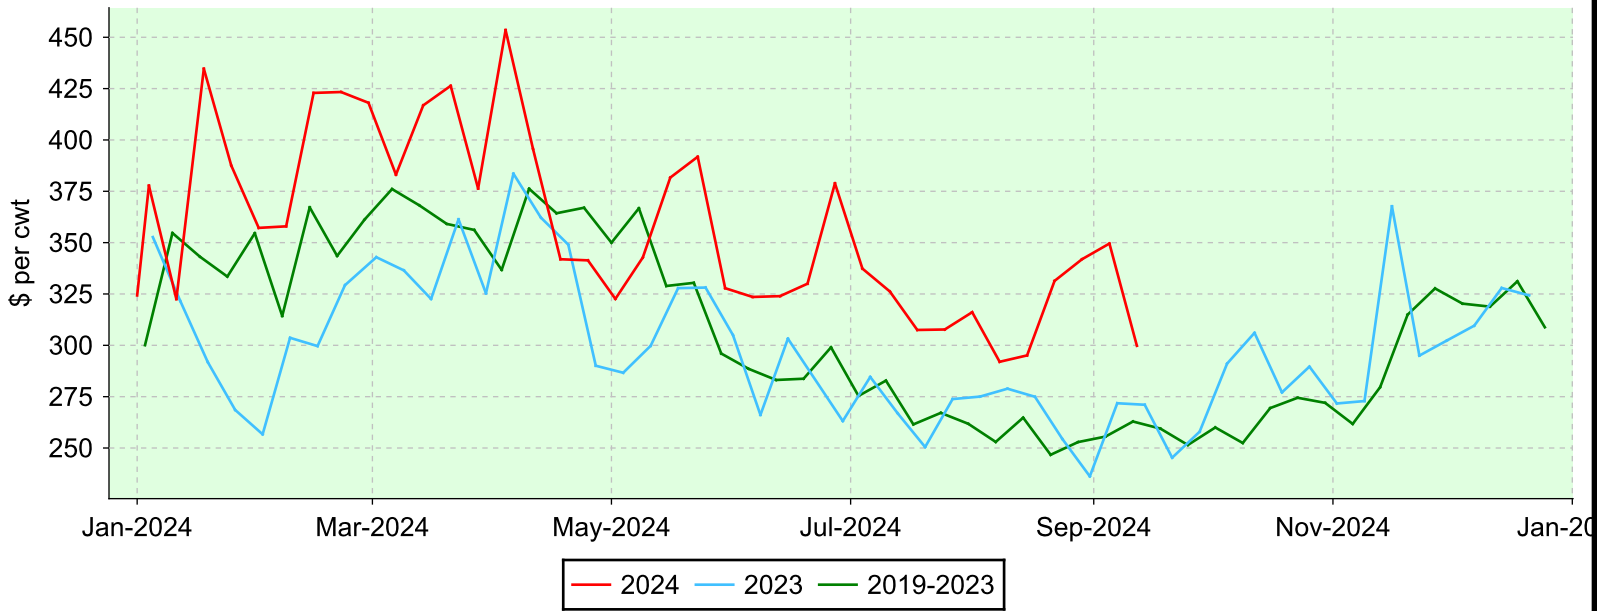

Lambs 65-79 lbs.

Brussels, Thursday sales.

Average Price

Volume